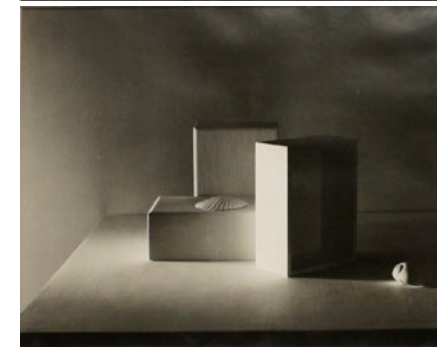

638
Arturo Luz (b. 1926)
a.) Boxes & Shells No.3
1999
photograph
16" x 19 1/2" (41 cm x 50 cm)

b.) Boxes & Shells No.4
1999
photograph
16" x 19 1/2" (41 cm x 50 cm)

P 20,000