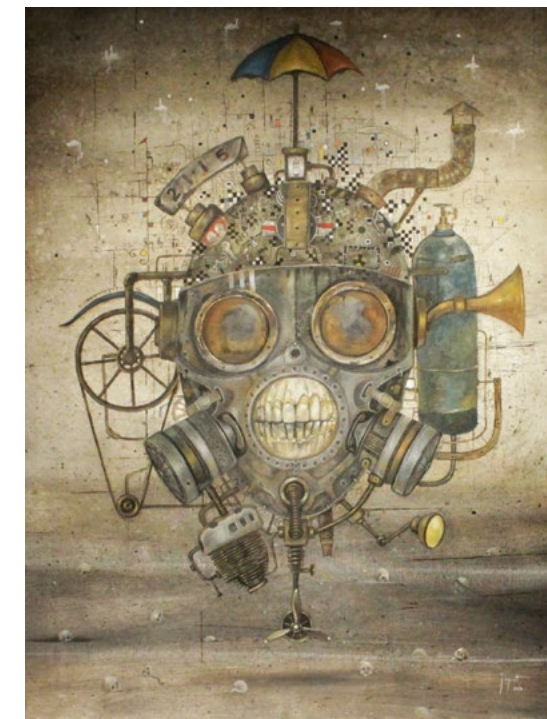

739
Darwin Guevarra
Wind Talker Up T'Air
signed and dated 2016 (lower right)
48" x 36" (122 cm x 91 cm)

P 20,000