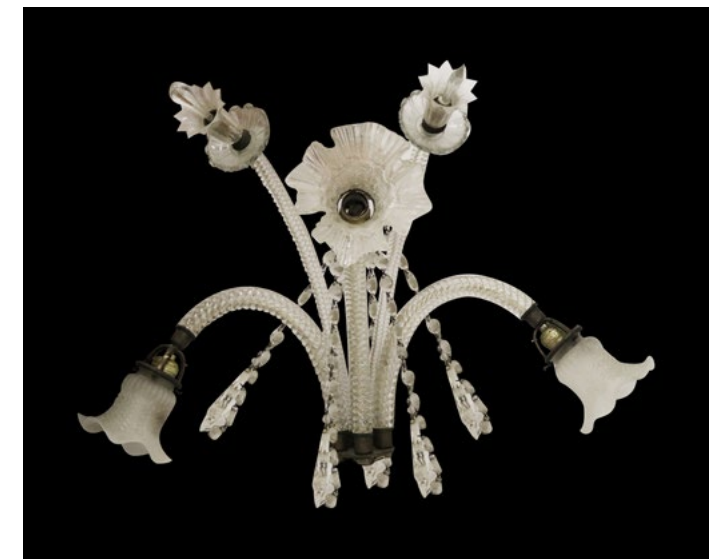

PROPERTY FROM THE DR. ALEJANDRO ROCES LEGARDA COLLECTION

1011
Chandelier

H: 21" x L: 15" x W: 28" (53 cm x 38 cm x 71 cm)

P 4,000