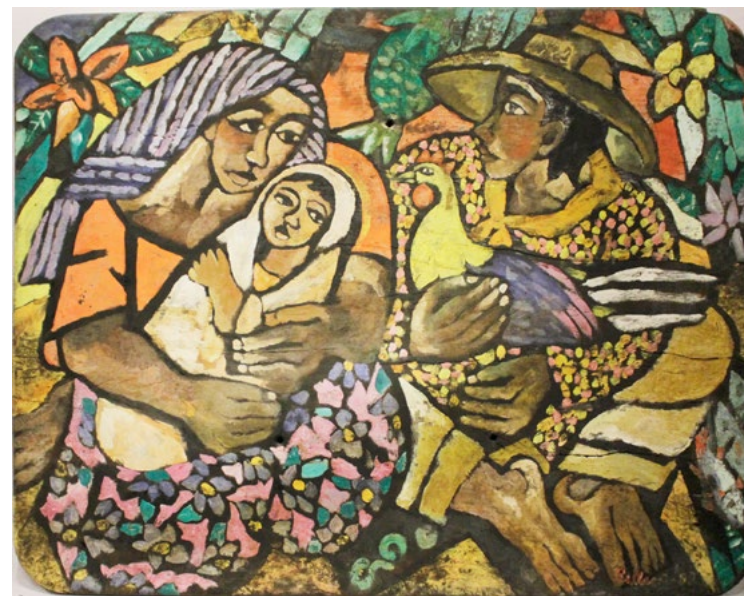

649
Norma Belleza (b.1939)
Untitled
signed and dated 1989 (lower right)
oil on wood
24 1/2" x 31 1/2" (62 cm x 80 cm)
P 30,000