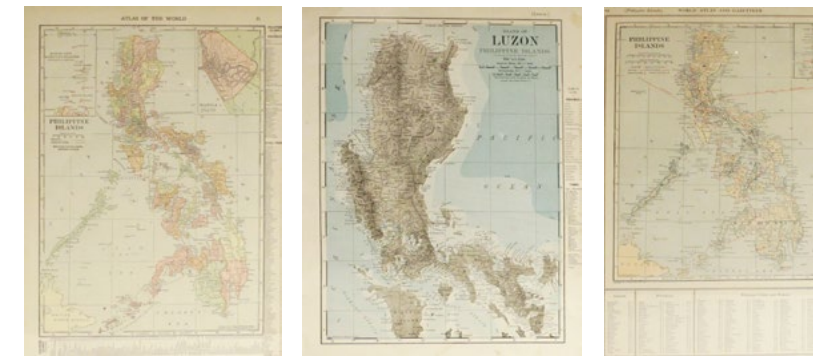

(Image of Bernhard Floedl)

León Gallery
FINE ART & ANTIQUES

**359
Set of Maps**

- a.) Atlas of the World
12 1/2" x 9 1/4" (32 cm x 23 cm)
- b.) Island of Luzon Philippine Islands
13 1/2" x 10 1/4" (34 cm x 26 cm)
- c.) World Atlas and Gazetteer (Philippine Islands)
14" x 9 1/2" (36 cm x 24 cm)
- d.) Island of Luzon
14 1/4" x 11 1/4" (36 cm x 29 cm)
- e.) Atlas of the World (Philippine Islands)
12 1/2" x 9 1/4" (32 cm x 23 cm)
- f.) Philippine Islands
14" x 11 1/4" (36 cm x 29 cm)