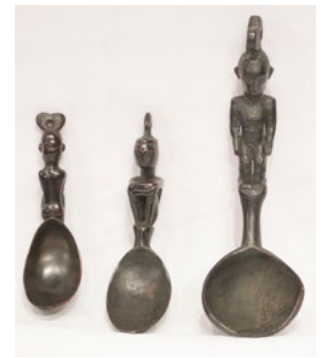

377
Hapag Figures Ifugao Tribe North Luzon
Narra wood with shiny patina
Ca. 1930
H1: 7 1/2" (19 cm), H2: 7" (18 cm), H3: 6 1/4" (16 cm)
H4: 5" (13 cm)

378
1 wooden ladle and 2 wooden spoons of the Ifugao people
Cordillera Region, Mid 20th Century
Narra wood with shiny patina
H1: 11" (28 cm), H2: 8" (20 cm)
H3: 7" (18 cm)

P 10,000