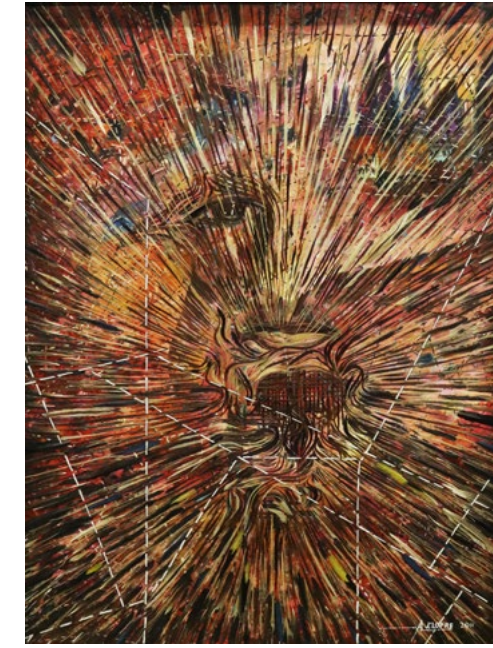

46
Augusto Elorpe
Unending Love of the Father, Son and the Holy Spirit
signed and dated 2011 (lower right)
oil on bird feathers on canvas
33" x 23 1/2" (84 cm x 60 cm)
P 30,000

Provenance:
Galleria Duemila