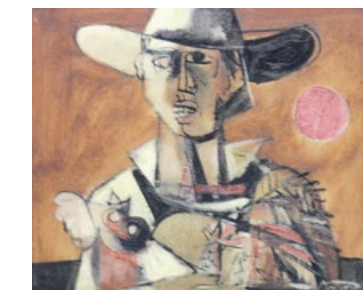

15
Angelito Antonio (b.1939)

a.) Sabungero
signed and dated 1988 (lower right)
oil on canvas
11" x 12" (28 cm x 30 cm)