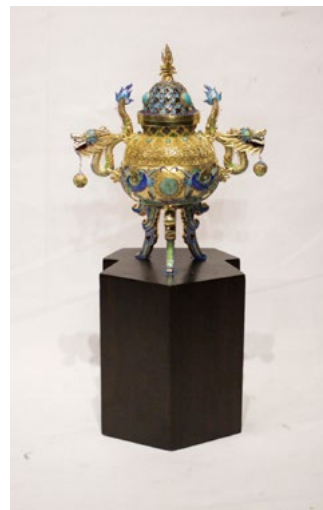

1196 Dragon Jar
H: 11" (28 cm)
D: 10" (25 cm)
P 10,000