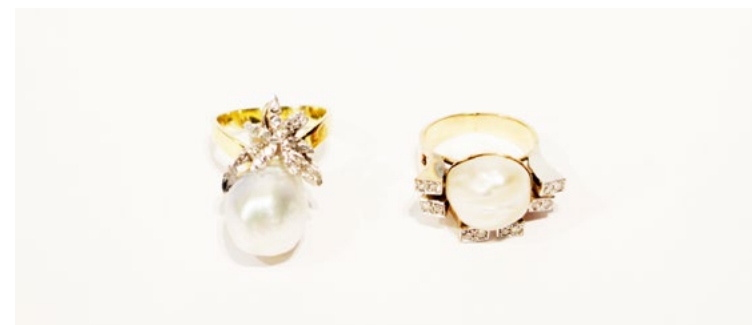

14k
Gold
ring 1: 9g
ring 2: 10g

P 20,000

483
Bi Color Lady Ring and Pair of Earrings Set

14k
Gold and Pearl
ring: 14g
earrings: 9g

P 10,000

484
Choker Necklace

18k
Gold
29g
L: 15 1/2" (39 cm)

P 20,000