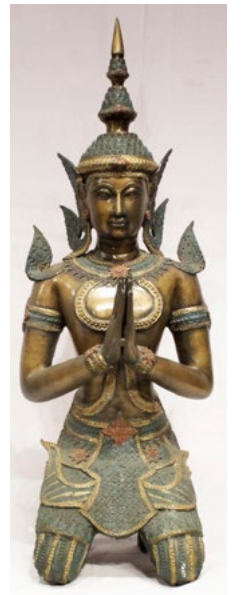

397
Thai Buddha
H: 29" x L: 8" x W: 8 1/2"
(74 cm x 20 cm x 22 cm)

P 5,000