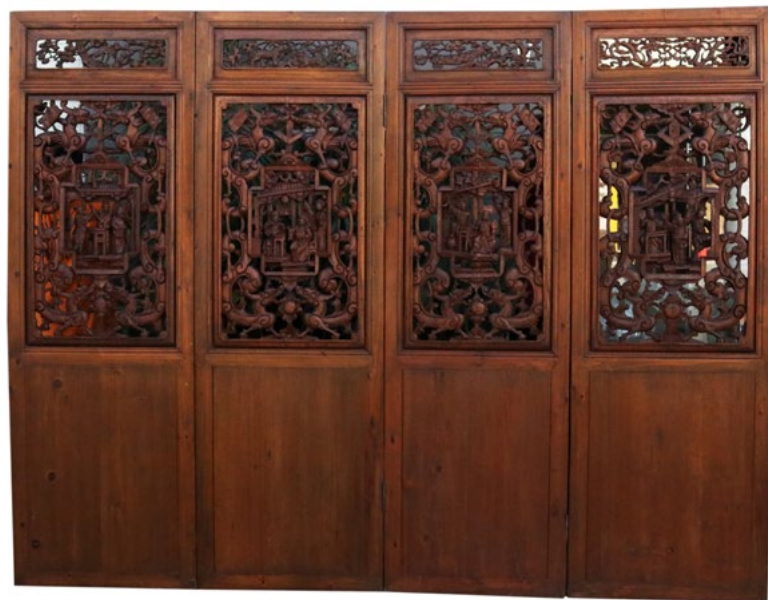

1060
4 panel wooden Chinese divider

medium hardwood
80" x 105" (203 cm x 267 cm)

P 5,000