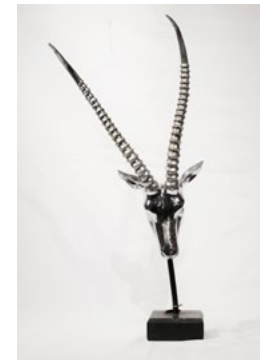

1171
Lorenzo Dal Torion
Untitled
signed
marble
12" x 6" x 4"
(30 cm x 15 cm x 10 cm)
P 5,000

1172
Japanese Warrior Helmet with Box
P 2,000

1173
Silver Plated Deer Head
Labeled Imelda Romualdez Marcos
30" x 14" x 5"
(76 cm x 36 cm x 13 cm)
P 8,000