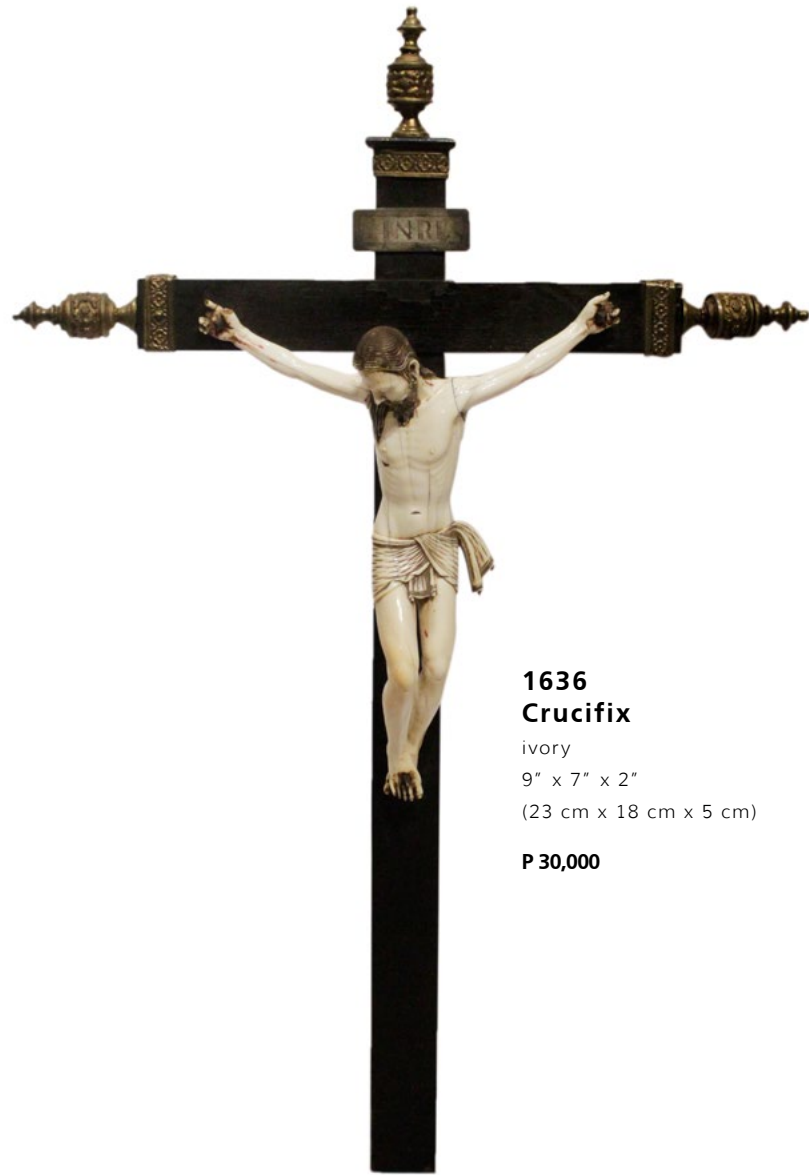

1636
Crucifix
ivory
9" x 7" x 2"
(23 cm x 18 cm x 5 cm)
P 30,000