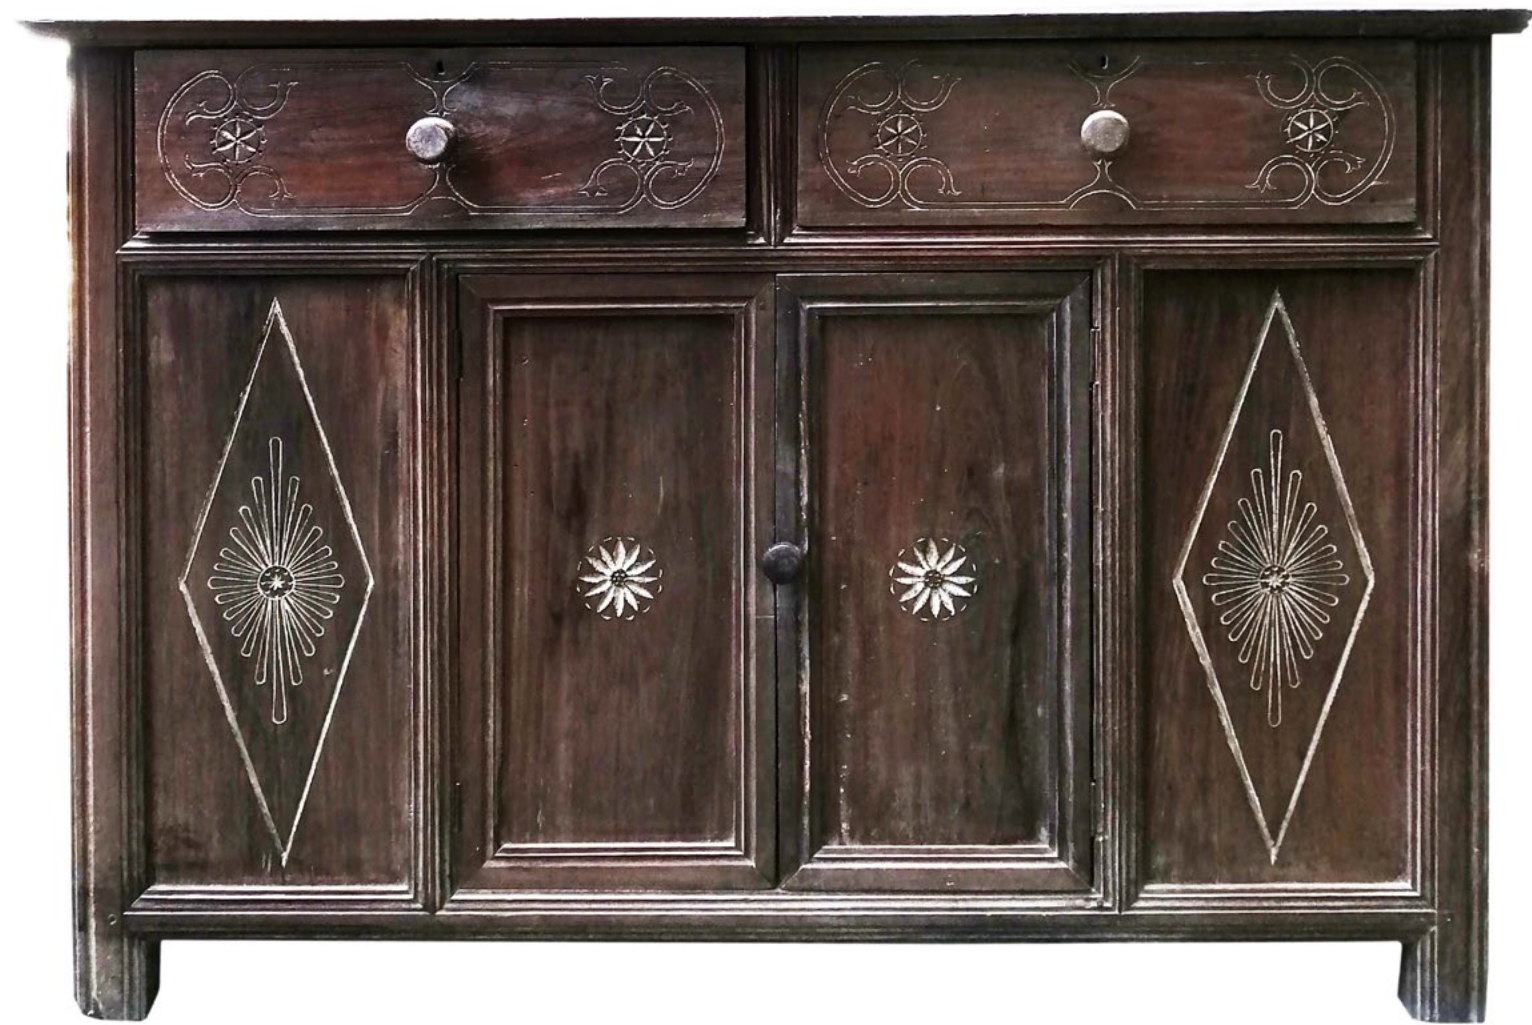

1333 Bohol Comoda

19th century
Balayong and Narra
H: 40" x L: 56" x W: 21" (102 cm x 142 cm x 53 cm)

P 16,000