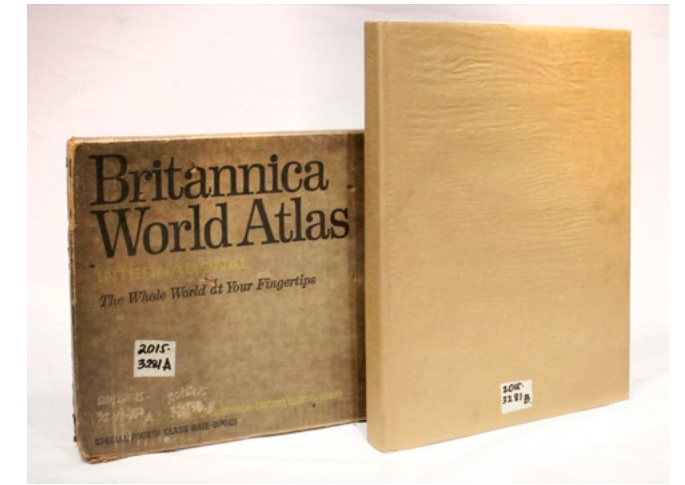

868
Britannica World Atlas International

P 1,000