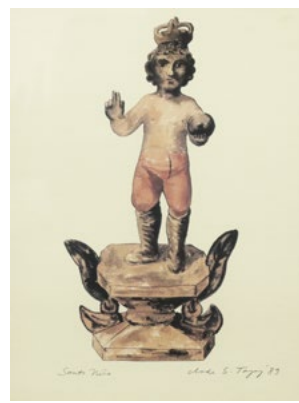

197
Claude Tayag (b.1956)
a.) *La Sagrada Familia*
signed and dated 1989 (lower right)
print
12" x 9" (30 cm x 23 cm)
b.) *San Jose and the Child Jesus*
signed and dated 1989 (lower right)
print
12" x 9" (30 cm x 23 cm)
c.) *Santo Niño*
signed and dated 1989 (lower right)
print
12" x 9" (30 cm x 23 cm)
d.) *San Isidro Labrador*
signed and dated 1989 (lower right)
print
12" x 9" (30 cm x 23 cm)

P 20,000