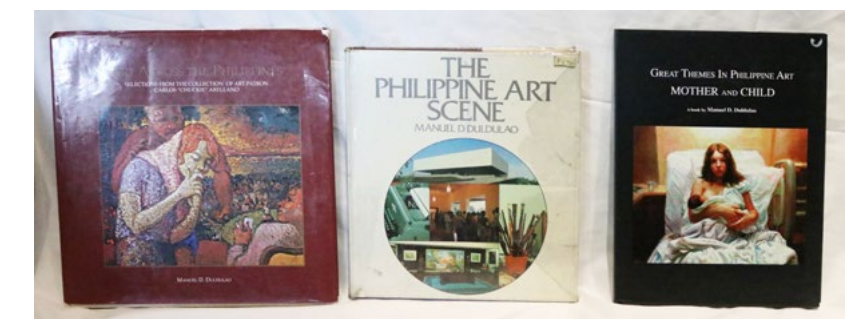

P 5,000

783
Set of art books III by Manuel Duldulao

P 5,000

784
Set of books
P 3,000

786
Fernando Zobel (1924 - 1984)
Religious Book
12" x 9" (30 cm x 23 cm)
P 15,000

789
Mons Jose Maria Escriva de Balaguer Xe Opus Dei
In Spanish
P 7,000