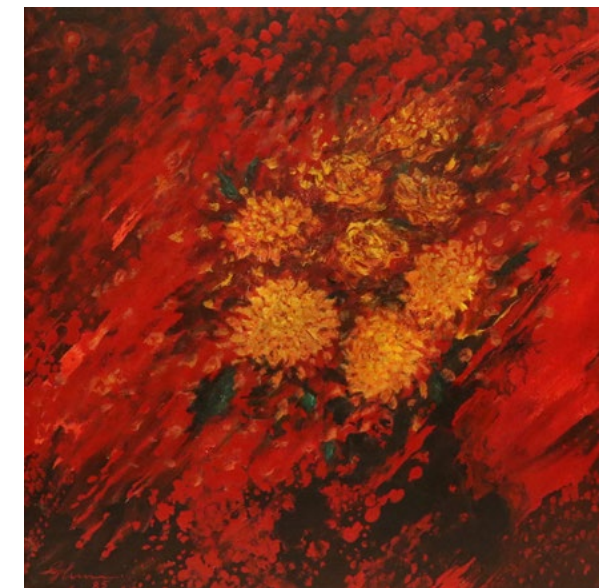

86
William Yu
Flowers