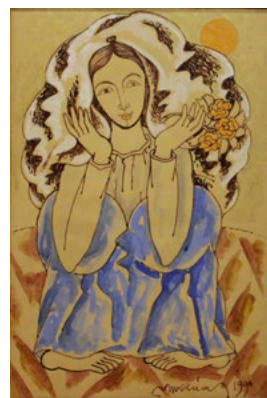

633
Mario Parial (1944 - 2013)
Untitled
signed and dated 1990 (lower right)
mixed media
15" x 9 1/2" (38 cm x 24 cm)

P 8,000