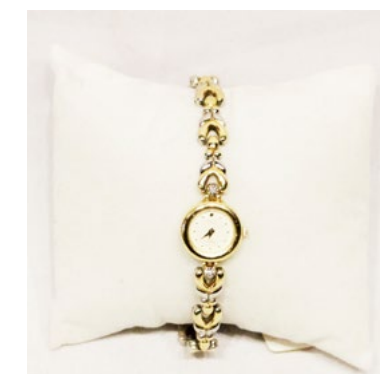

Alba Two Tone Watch