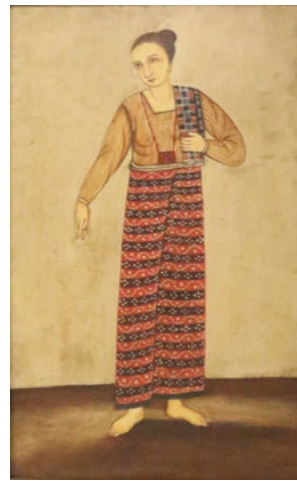

P 12,000

276
Unknown Artist
Untitled
oil on canvas
22" x 40" (56 cm x 102 cm)

P 1,000

277
Miguel Galvez (1912 - 1989)
Untitled
signed and dated 1956 (lower left)
oil on canvas
25" x 35" (64 cm x 89 cm)

P 20,000