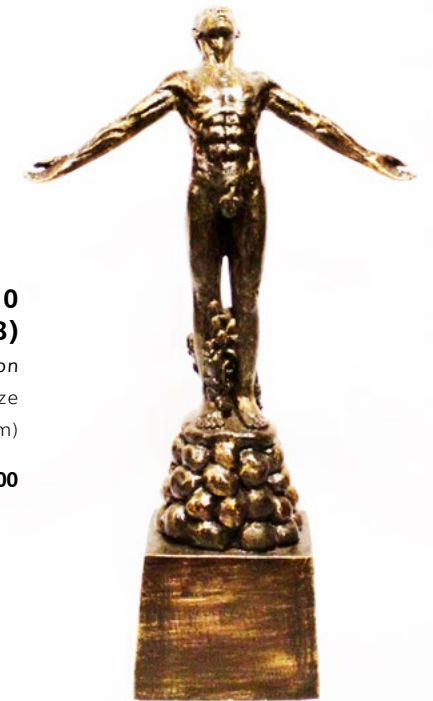

710
Napoleon Abueva (1930-2018)
Oblation
fiberglass in antique bronze
19" x 10" x 4" (48 cm x 25 cm x 10 cm)
P 40,000

708
JA Martinez
Untitled 1
signed and dated 2000 (upper left)
watercolor on paper
12" x 15" (30 cm x 38 cm)