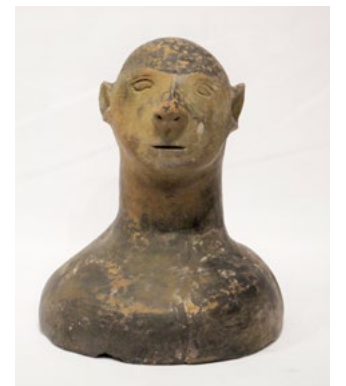

1180
Mai Tum Head
H: 9" (20 cm)
D: 8" (20 cm)
P 50,000