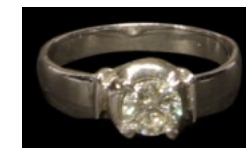

524
Ladies ring with .75 solo diamond
14k white gold setting
3 grams
P 65,000