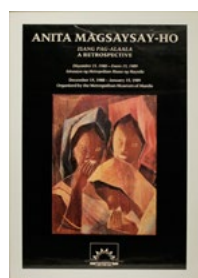

707
Set of Posters 3pcs
a.) Juvenal Sanso
18" x 24" (46 cm x 61 cm)
b.) H.R Ocampo
20" x 25" (51 cm x 64 cm)
c.) Anita Magsaysay-Ho
30" x 20" (76 cm x 51 cm)
P 3,000