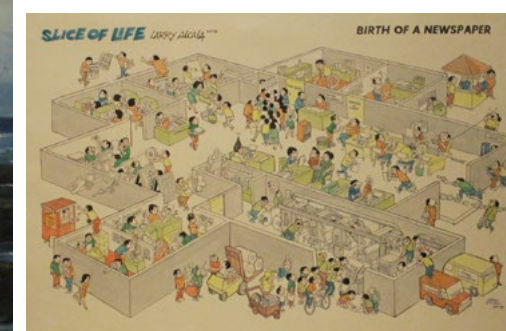

644
Larry Alcala (1926-2002)
Slice of Life
signed and dated 1986 (lower right)
pen and ink on paper
15" x 23" (38 cm x 58 cm)

P 30,000