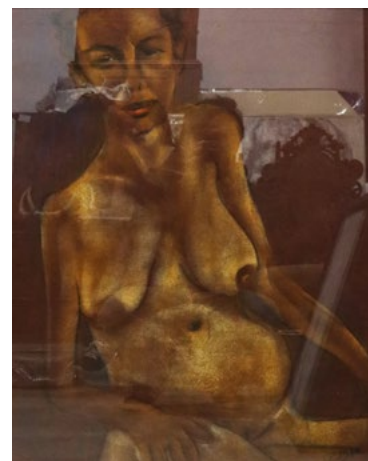

155
Hermes Alegre (b.1968)
Nude
signed and dated 2001 (lower left)
pastel on paper
28" x 20" (71 cm x 50 cm)
P 20,000