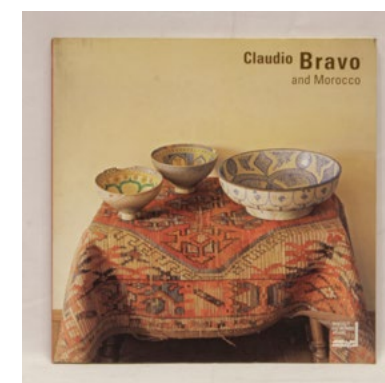

838
Claudio Bravo and Morocco

P 1,000