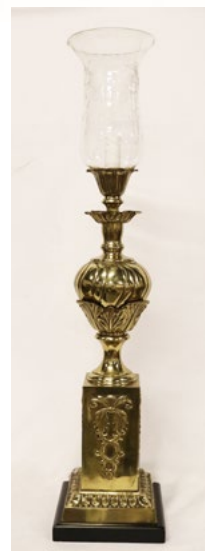

1078
Candelabra
H: 39" x L: 9" x W: 9"
(99 cm x 23 cm x 23 cm)
P 1,000