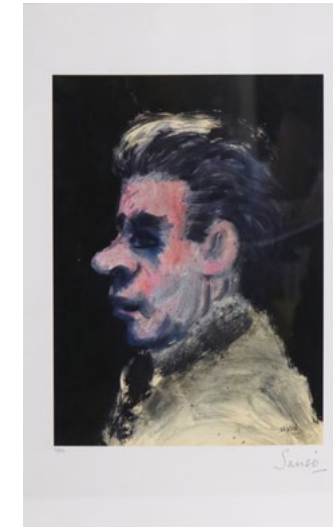

11
Christian Regis

a.) Portrait I
signed lower right
print
16 1/4" x 10 1/4" (41 cm x 26 cm)

b.) Portrait II
signed lower right
print
16 1/4" x 10 1/4" (41 cm x 26 cm)

c.) Portrait III
signed lower right
print
16 1/4" x 10 1/4" (41 cm x 26 cm)

P 30,000