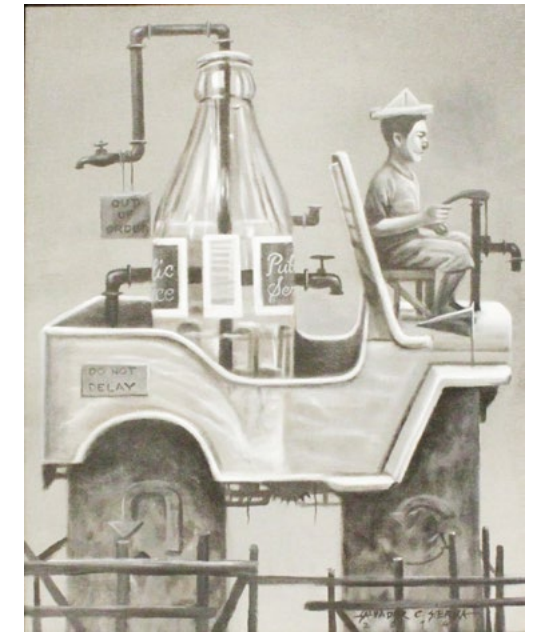

740
Salvador C. Sierra
Untitled
signed and dated 2014 (lower right)
oil on canvas
19 1/2" x 15 1/2" (50 cm x 40 cm)

P 20,000