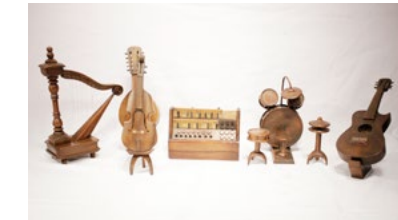

1602 Masks
3 pcs
P 4,000

1603 Wooden Musical Instruments
6 pcs
P 5,000

1604 Pair of wooden Thai wall decor
P 4,000

1588 Bone Dagger
13" x 5" (33 cm x 13 cm)
P 1,000

1589 Antique Telescope
13" x 1" (33 cm x 3 cm)
P 1,000