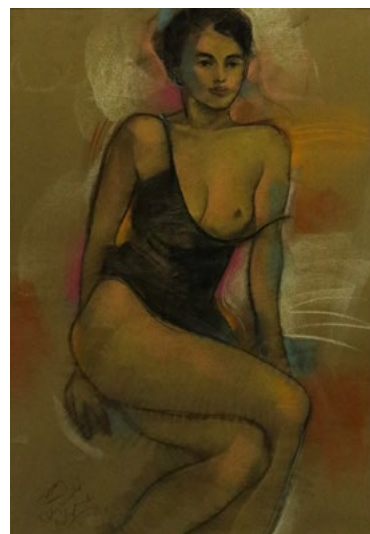

154
Onib Olmedo (1937 - 1996)
Nude
signed lower right
pastel on felt paper
27 1/2" x 21" (70 cm x 53 cm)
P 20,000

156
Hermes Alegre (b.1968)
Nude
signed and dated 2001 (lower left)
pastel on paper
28" x 20" (71 cm x 50 cm)
P 20,000