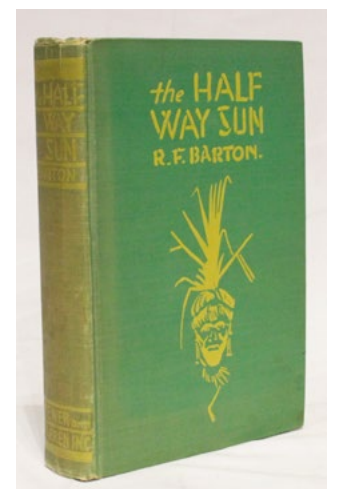

**363
R.F. Barton**
The Half Way Sun
New York Brewer and Warren Inc.

P 2,000