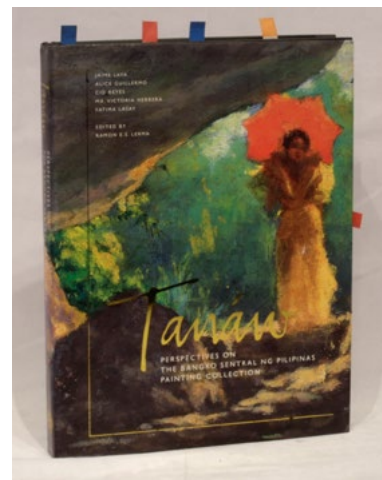

825
Tanaw – Perspectives on The Bangko Central ng Pilipinas Painting Collection

P 1,000