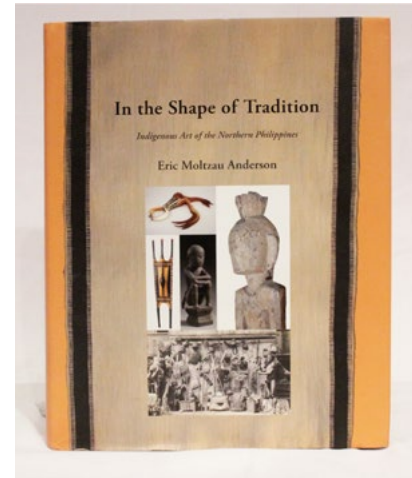

372
Jimmy Roque
a.) Untitled 1
signed and dated 2007 (lower left)
acrylic on canvas
19 1/2" x 17" (50 cm x 43 cm)

b.) Untitled 2
signed and dated 2007 (lower left)
acrylic on canvas
15 1/2" x 15 1/2" (39 cm x 39 cm)

c.) Untitled 3
signed and dated 2007 (lower left)
acrylic on canvas
15 1/2" x 15 1/2" (39 cm x 39 cm)

P 6,000

373
Eric Moltzau Anderson
In the Shape of Tradition
C. Zwartenkot Art Books - Leiden
2010

P 1,000