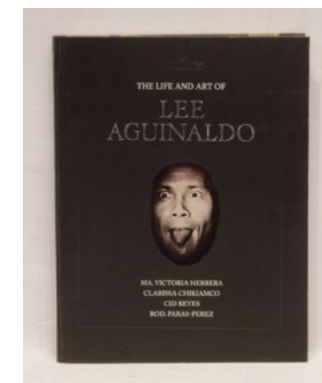

P 1,000

834
The Life and Art of Lee Aguinaldo

P 1,000

835
Anita Magsaysay-Ho Isang Pag-alaala: A Retrospective

P 1,000

836
Princess Robert Lacey

P 250

837
The Estate Jacqueline Kennedy Onassis
April 23-26, 1996
SOTHEBY'S