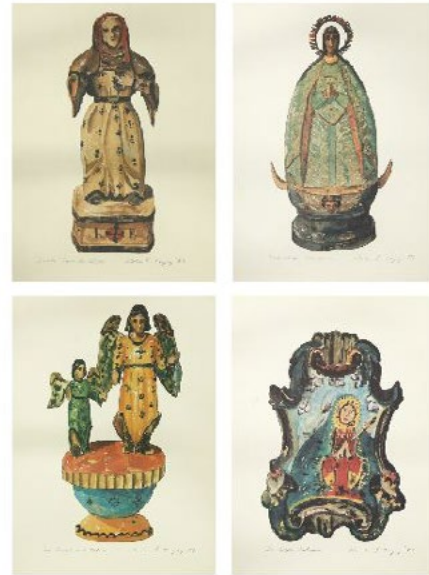

198
Claude Tayag (b.1956)
Imahen: A Folio of Philippine Folk Santos
signed
8 pcs.
P 20,000