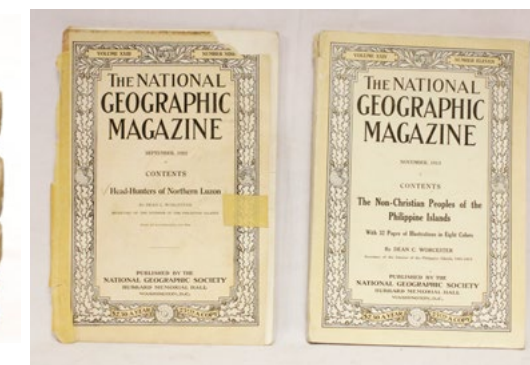

**362
The National Georgraphic Magazine**

2 pcs.
Volume 9 & 11

P 2,000