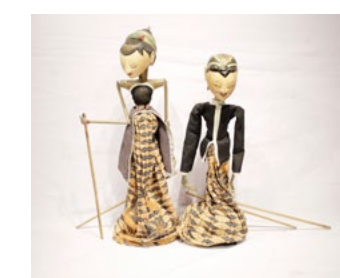

PROPERTY FROM THE RAMON VILLEGAS COLLECTION

1601 Pair of The Beatles
print
14" x 12" (36 cm x 30 cm)
12 1/2" x 12 1/2" (32 cm x 32 cm)
P 1,000

1606 Balinese puppet dolls w/ 2 stands
P 2,000