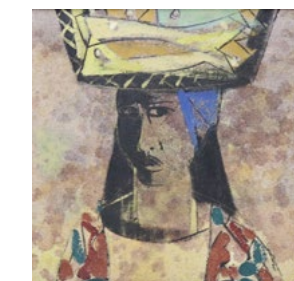

b.) Fish Vendor
signed and dated 1988 (lower right)
oil on canvas
11" x 10" (28 cm x 25 cm)

P 12,000