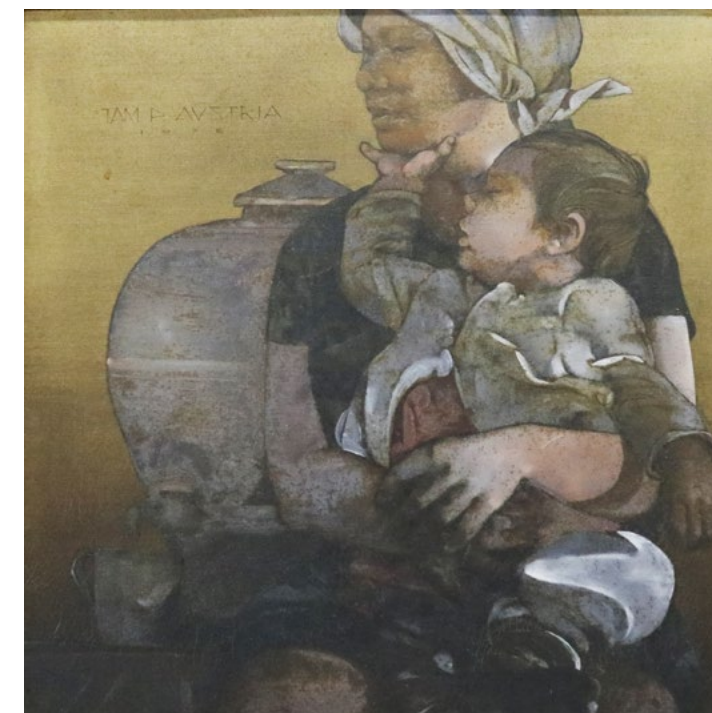

97
Tam Austria (b.1943)
Mother and Child
signed and dated 1976 (upper left)
oil on canvas
23" x 23" (58 cm x 58 cm)
P 20,000