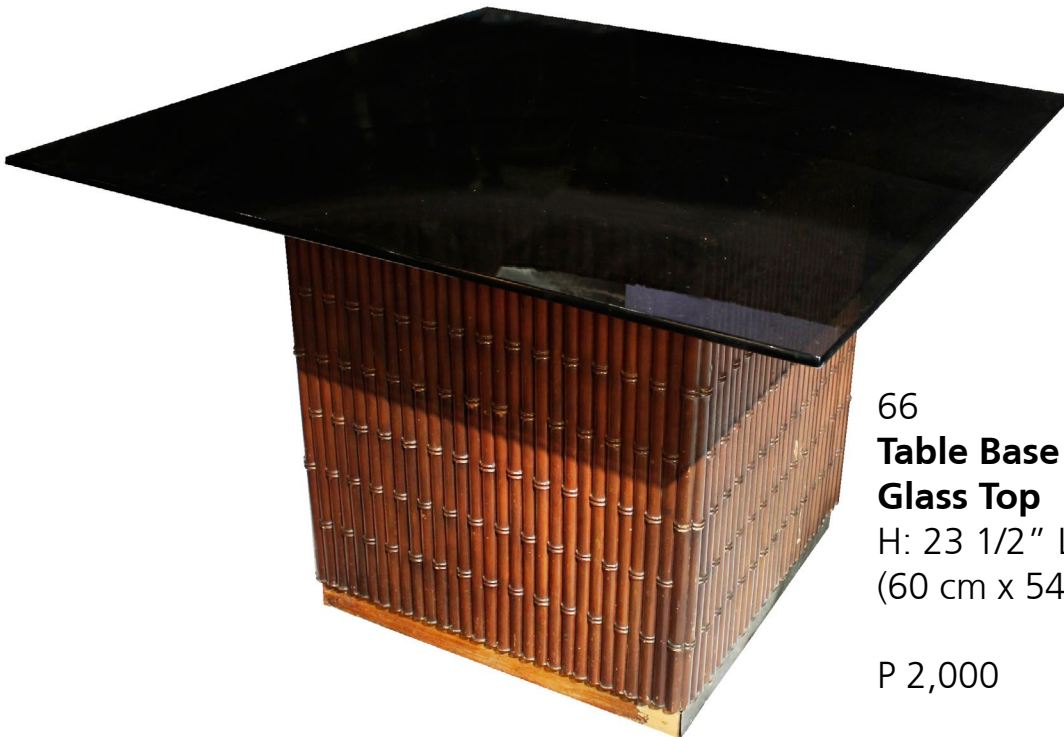

H: 32 1/4" x L: 11" (82 cm x 28 cm) each

P 2,000

65

**Set of 3: Nest Tables**

H: 23 1/2" L: 21 1/4" W: 14" (60 cm x 54 cm x 36 cm)

P 1,000

66

**Table Base with Bamboo Design and Glass Top**

H: 23 1/2" L: 21 1/4" W: 14" (60 cm x 54 cm x 36 cm)

P 2,000

67

**3 Table Lamps**

H: 29" (74 cm)

H: 38 1/2" (98 cm)

P 1,000

68  
**Table of Enrique L. Katigbak**  
H: 30 1/4" L: 46 1/4" W: 23 1/4"  
(77 cm x 117 cm x 69 cm)