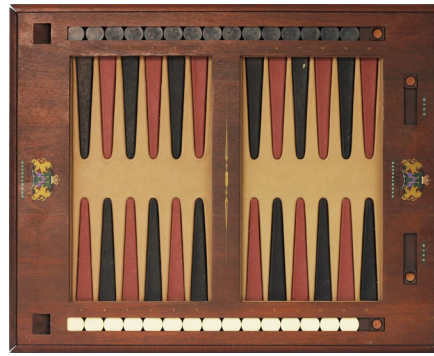

P 1,000

27  
**Brown Button Jar with Shade**  
H: 25" (64 cm) D: 13" (33 cm)

P 3,000

28  
**10 Opium Weights  
(Black Rooster)**

29  
**Small Brass Chest**  
H: 5 1/2" x L: 5 1/4" x W: 4 1/4"  
(14 cm x 13 cm x 11 cm)

P 1,000

30  
**3 Miniature Brass Container**

P 500

31  
**Professional Backgammon Set**

P 1,000

32  
**Pair of Crystal Baccarat Ash Trays**

P 3,000

33  
**Professional Easels**  
H: 82" x L: 30" x W: 20" (208 cm x 76 cm x 51 cm)  
H: 81 1/2" x L: 24 1/2" x W: 22 3/4" (207 cm x 62 cm x 58 cm)