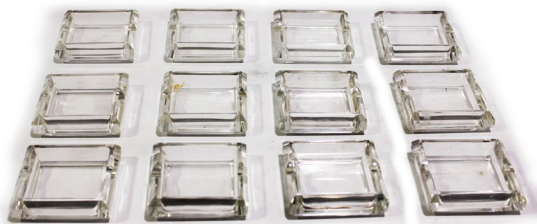

P 1,000

48  
**Jar with Bluish Hue  
Four Ears Intact**  
H: 14" (36 cm)  
D: 12 1/2 (32 cm)

P 4,000

49  
**Thai Wooden Art Decor  
with fixed stand**  
H: 20 1/2" (52 cm) L: 28" (71 cm)

P 2,000

50  
**12 Bacarrat Crystal Ash Trays**